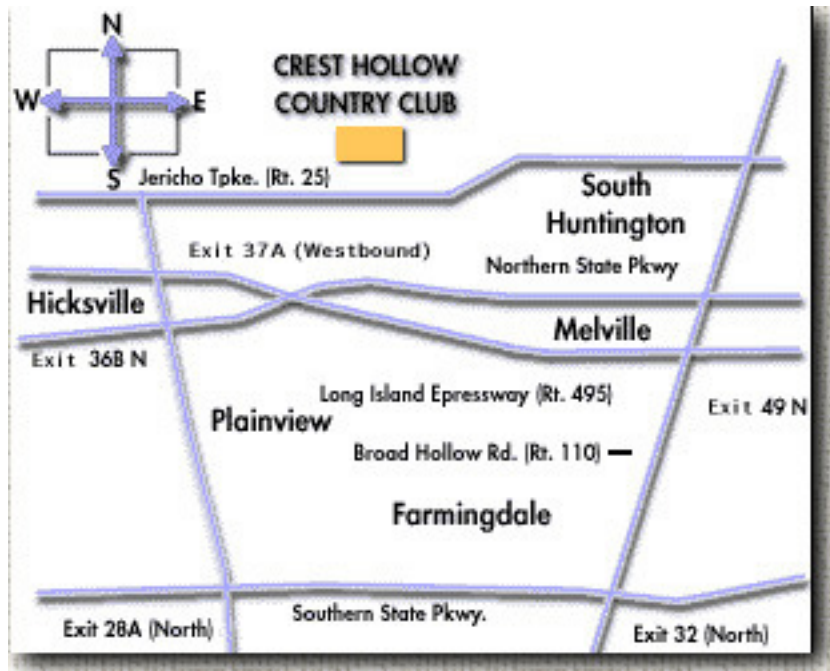

Name _____ Phone Number _____

Please seat me with: _____

Crest Hollow Country Club
8325 Jericho Turnpike, Woodbury, NY
516-692-8000

Founders Day is a reminder of the substantial role that PTA has played locally, regionally, and nationally in supporting parent involvement and working on behalf of all children and families. It's a time to reflect and take pride in our many accomplishments, and to renew our commitment to be a powerful voice for all children, a relevant resource for parents, and a strong advocate for public education.